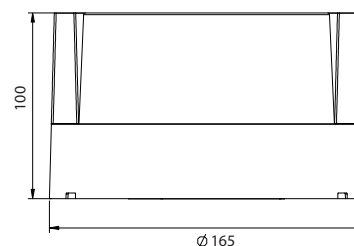

PRO	CRI ≥ 80	
IP65		100°
220-240V 50/60Hz		15,000h L70

Model:	Mila RO
Format:	Round
Location:	Exterior / Interior
Wattage:	15W
Materials:	Aluminium
Led Color:	3000K / 4200K / 6500K
Product Dimension:	165*100mm
IP Code:	65
Fixation:	Wall
CRI :	80
Lumen Output:	1000LM
Frequency:	50/60 Hz
Beam Angle:	100°

CCT [switch](#)

DIMENSION DRAW

OUTDOOR